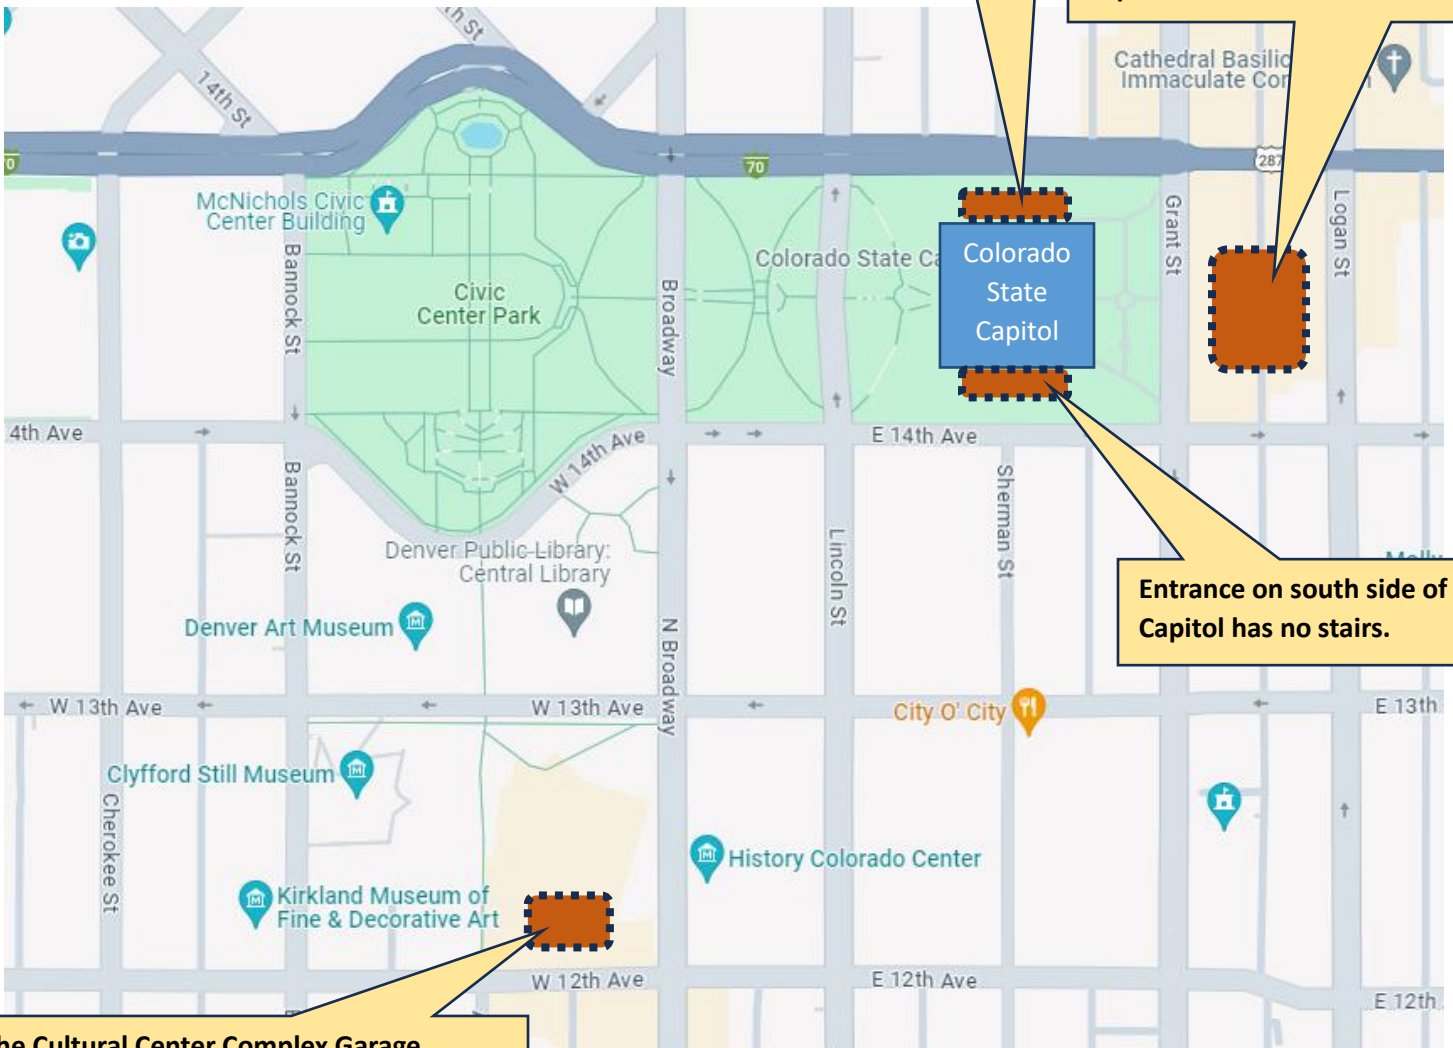

Colorado Center for Aging (CCA) Advocacy Training on Dec 13, 2023

Some tips for parking downtown – See link to RTD below

Entrance on north side of Capitol has stairs.

All Day Paid Parking close to the Capitol but more expensive.

Entrance on south side of Capitol has no stairs.

The Cultural Center Complex Garage
The entrance is located on 12th Avenue between Broadway and Acoma Street. The Complex Garage address is:
65 West 12th Avenue, Denver, CO 80204
Morning/Daytime Hourly rates* (non-event times) – Pay upon exiting.

For more information on bus lines visit <https://www.rtd-denver.com/>
Reach out to a friend and carpool